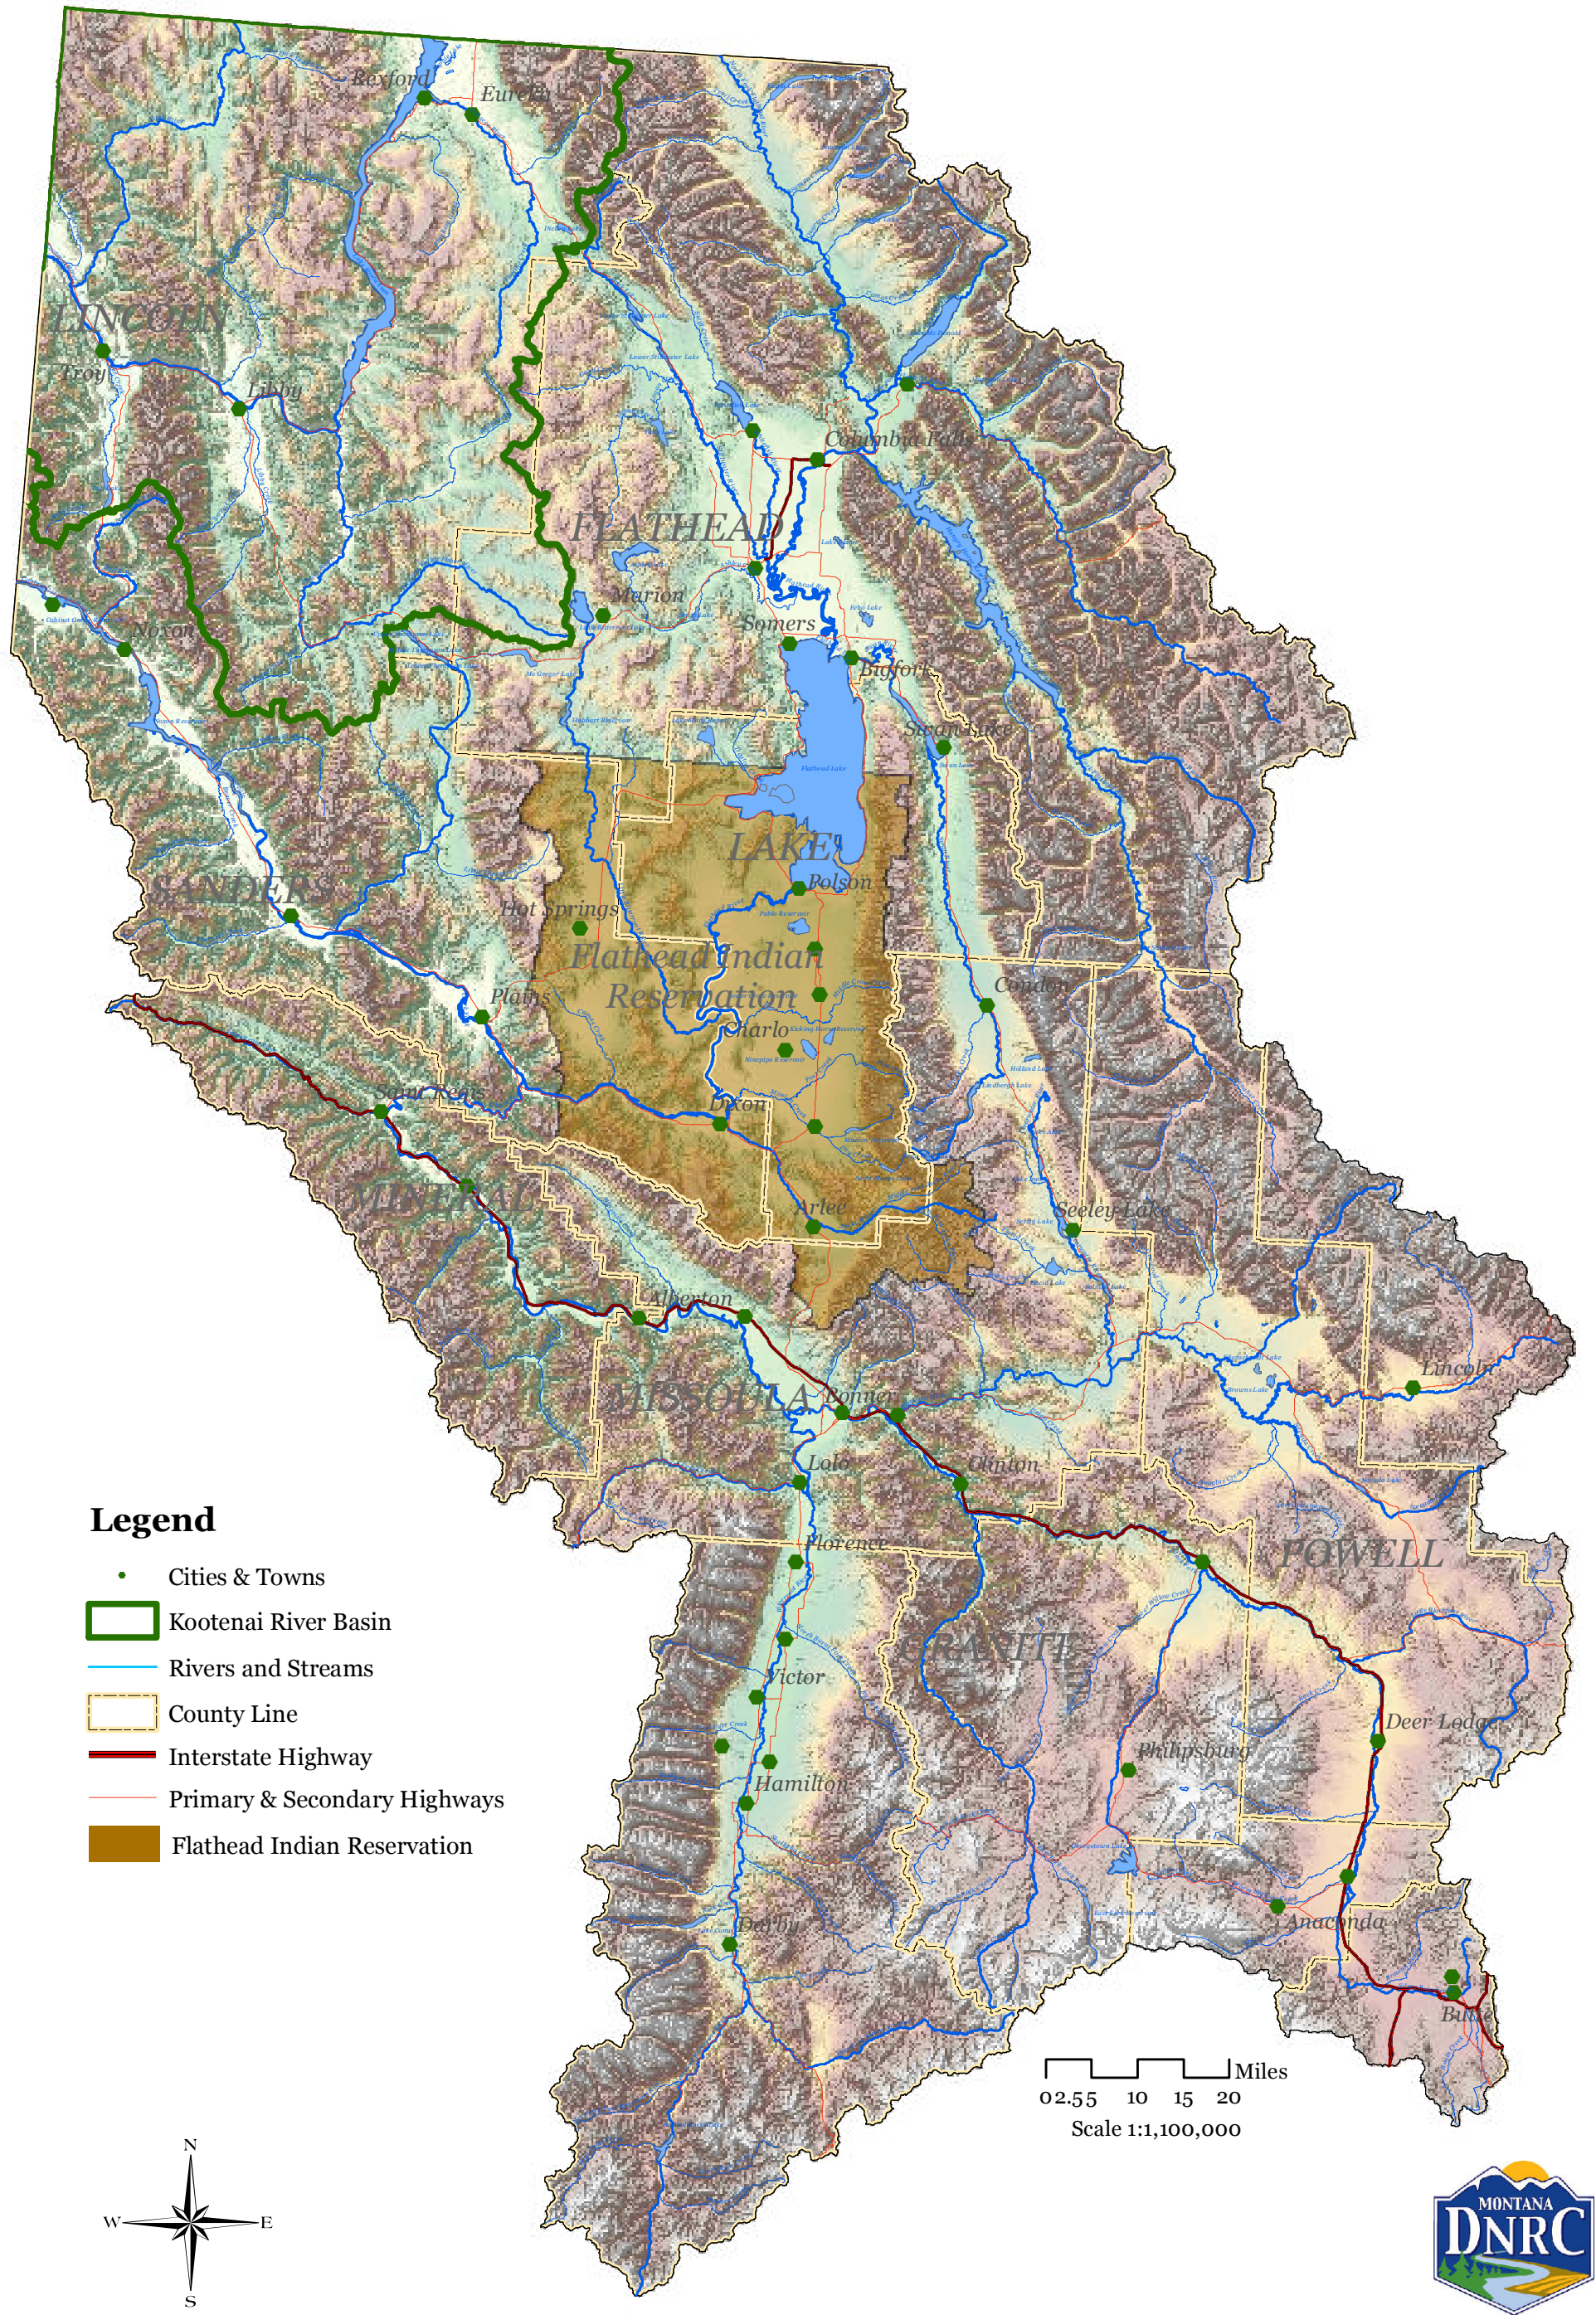

Clark Fork & Kootenai River Basins

Montana Water Supply Initiative - 2015

Legend

- Cities & Towns
- ▭ Kootenai River Basin
- ▭ Rivers and Streams
- ▭ County Line
- ▭ Interstate Highway
- ▭ Primary & Secondary Highways
- ▭ Flathead Indian Reservation

0 2.5 5 10 15 20 Miles
Scale 1:1,100,000